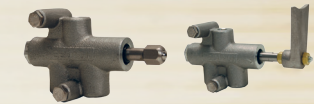

# PETROLEUM PRODUCTS

Our specialties include hose repairs & tagging, testing, and custom drop and vapor hose assemblies. We have dedicated inventory levels of accessory items and different sizes and configurations of drop guns, vapor guns & cam and groove fittings. We also offer premade hose assemblies for standard sizes and lengths. Stuart Hose & Pipe gets your team ready for prime time with the products you really need. **The result? Less maintenance and repair expenses. Find out why the Stuart Standard is a cut above.**

Our specialties include hose repairs & tagging, testing, and custom drop and vapor hose assemblies. We have dedicated inventory levels of accessory items and different sizes and configurations of drop guns, vapor guns & cam and groove fittings. We also offer premade hose assemblies for standard sizes and lengths. Stuart Hose & Pipe gets your team ready for prime time with the products you really need.

**TUBE DOOR**

**VAPOR HOSE COUPLER**

**VAPOR VALVES**

**VAPOR FLOW**

**VAPOR ELBOWS**

**VAPOR CAPS**

**API VALVE**

**HOSES**

**DROP ADAPTERS**

**DROP ELBOW**

**ALUMINUM TTMA FLANGE GASKETS, FLANGE ADAPTERS**

**AIR INTERLOCKS**

**CAMLOCKS**

**LOCKING FILL CAPS**

**PRODUCTS | SERVICE | SOLUTIONS**

877.299.0244 | sales@stuarthose.com | stuarthose.com