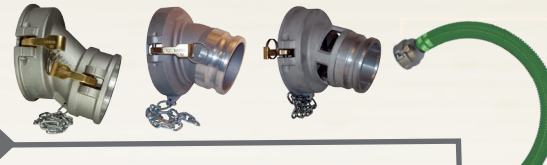

# PETROLEUM PRODUCTS

Our specialties include hose repairs & tagging, testing, and custom drop and vapor hose assemblies. We have dedicated inventory levels of accessory items and different sizes and configurations of drop guns, vapor guns & cam and groove fittings. We also offer premade hose assemblies for standard sizes and lengths. Stuart Hose & Pipe gets your team ready for prime time with the products you really need. **The result? Less maintenance and repair expenses. Find out why the Stuart Standard is a cut above.**

Our specialties include hose repairs & tagging, testing, and custom drop and vapor hose assemblies. We have dedicated inventory levels of accessory items and different sizes and configurations of drop guns, vapor guns & cam and groove fittings. We also offer premade hose assemblies for standard sizes and lengths. Stuart Hose & Pipe gets your team ready for prime time with the products you really need.

**TUBE DOOR**

**VAPOR HOSE COUPLER**

**VAPOR VALVES**

**VAPOR FLOW**

**VAPOR ELBOWS**

**VAPOR CAPS**

**API VALVE**

**HOSES**

**DROP ADAPTERS**

**DROP ELBOW**

**ALUMINUM TTMA FLANGE GASKETS, FLANGE ADAPTERS**

**AIR INTERLOCKS**

**CAMLOCKS**

**LOCKING FILL CAPS**

**PRODUCTS | SERVICE | SOLUTIONS**

877.299.0244 | sales@stuarthose.com | stuarthose.com